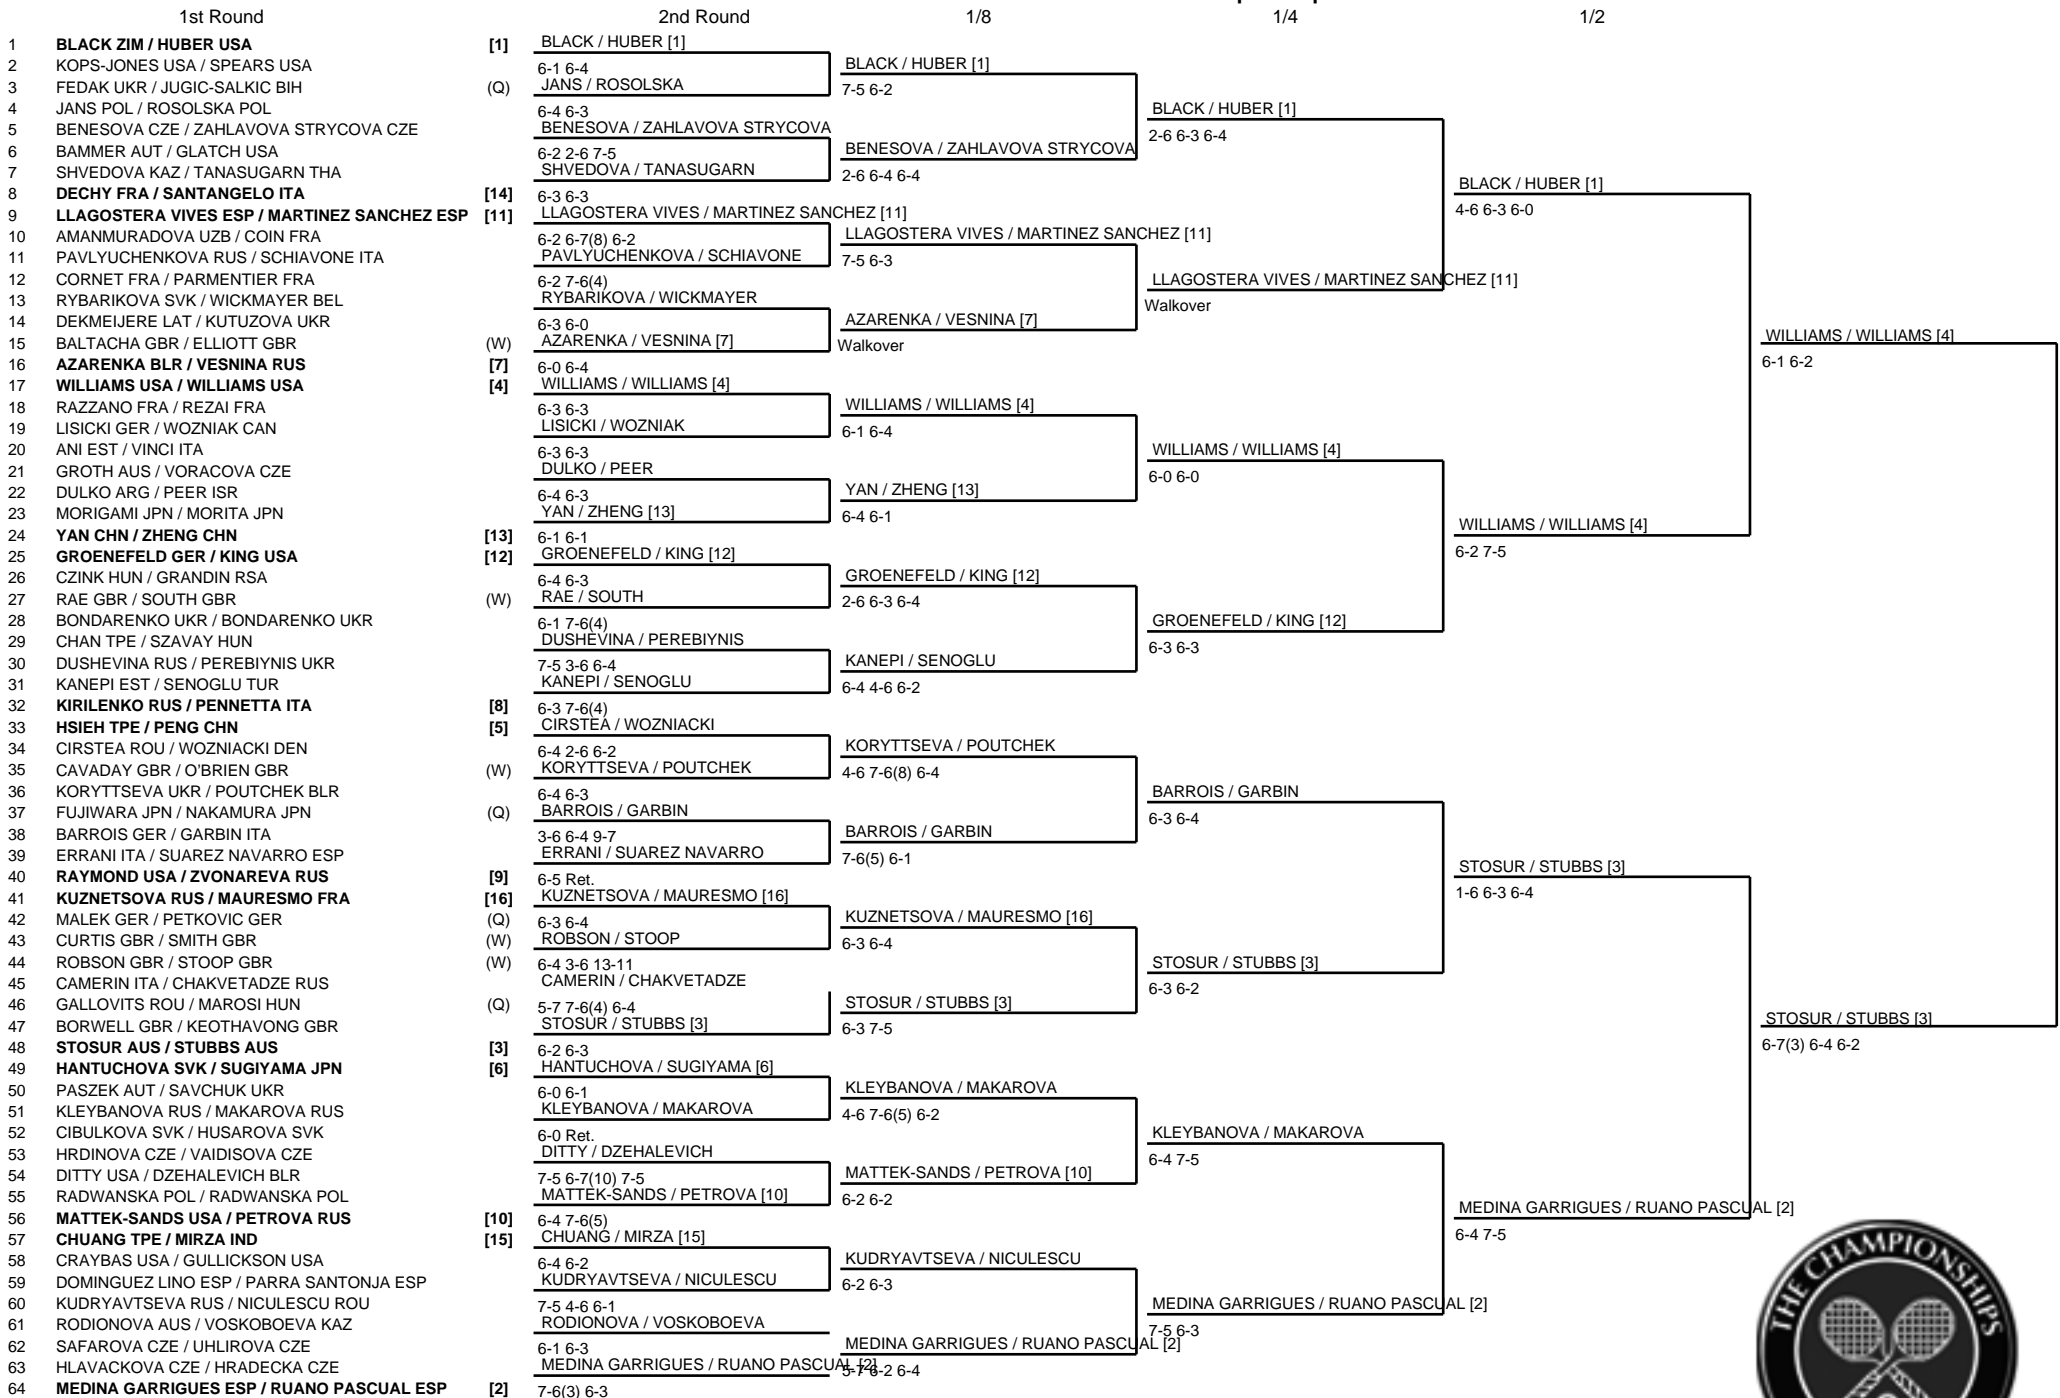

Wimbledon 2009 Ladies' Doubles Championship

Champion:
WILLIAMS, Serena USA / WILLIAMS, Venus USA
7-6(4) 6-4